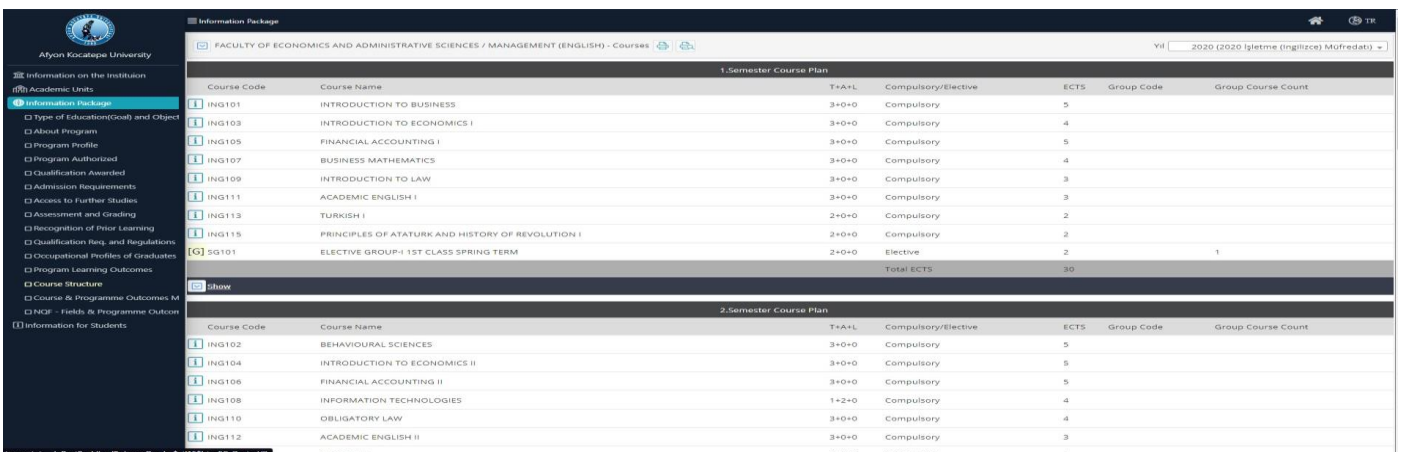

Course Catalogue Guideline

When you go to the following link <https://obs.aku.edu.tr/oibs/bologna/index.aspx?lang=en> , you will find yourself in this page;

In this page, under the Academic Units menu, choose the Bachelor's Degree;

After choosing the Bachelor's degree, you will end up in a screen that lists the Faculties of our University;

After choosing the Faculty, you will see the departments of that faculty;

Choose the department that you would like to see the classes of and then click **Course Structure** under **Information Package** Menu;

You will see the classes available in each semester in this menu. Classes listed above are compulsory classes, if you like to see elective classes, expand the **Show** button under each semester;

After expanding the **Show button**, you will see the elective classes available under the corresponding semester;

FACULTY OF ECONOMICS AND ADMINISTRATIVE SCIENCES / MANAGEMENT (ENGLISH) - Courses							Yil	2020 (2020 İşletme (İngilizce) Müfredatı) ▼
1.Semester Course Plan								
Course Code	Course Name	T+A+L	Compulsory/Elective	ECTS	Group Code	Group Course Count		
 ING101	INTRODUCTION TO BUSINESS	3+0+0	Compulsory	5				
 ING103	INTRODUCTION TO ECONOMICS I	3+0+0	Compulsory	4				
 ING105	FINANCIAL ACCOUNTING I	3+0+0	Compulsory	5				
 ING107	BUSINESS MATHEMATICS	3+0+0	Compulsory	4				
 ING109	INTRODUCTION TO LAW	3+0+0	Compulsory	3				
 ING111	ACADEMIC ENGLISH I	3+0+0	Compulsory	3				
 ING113	TURKISH I	2+0+0	Compulsory	2				
 ING115	PRINCIPLES OF ATATURK AND HISTORY OF REVOLUTION I	2+0+0	Compulsory	2				
 SG101	ELECTIVE GROUP-I 1ST CLASS SPRING TERM	2+0+0	Elective	2		1		
				Total ECTS	30			
 Hide								
 ING117	FINE ARTS	2+0+0	Elective	2	SG101			
 ING119	PHYSICAL EDUCATION	2+0+0	Elective	2	SG101			
 ING121	SOCIAL MEDIA LITERACY	2+0+0	Elective	2	SG101			
 ING123	CAREER PLANNING	2+0+0	Elective	2	SG101			