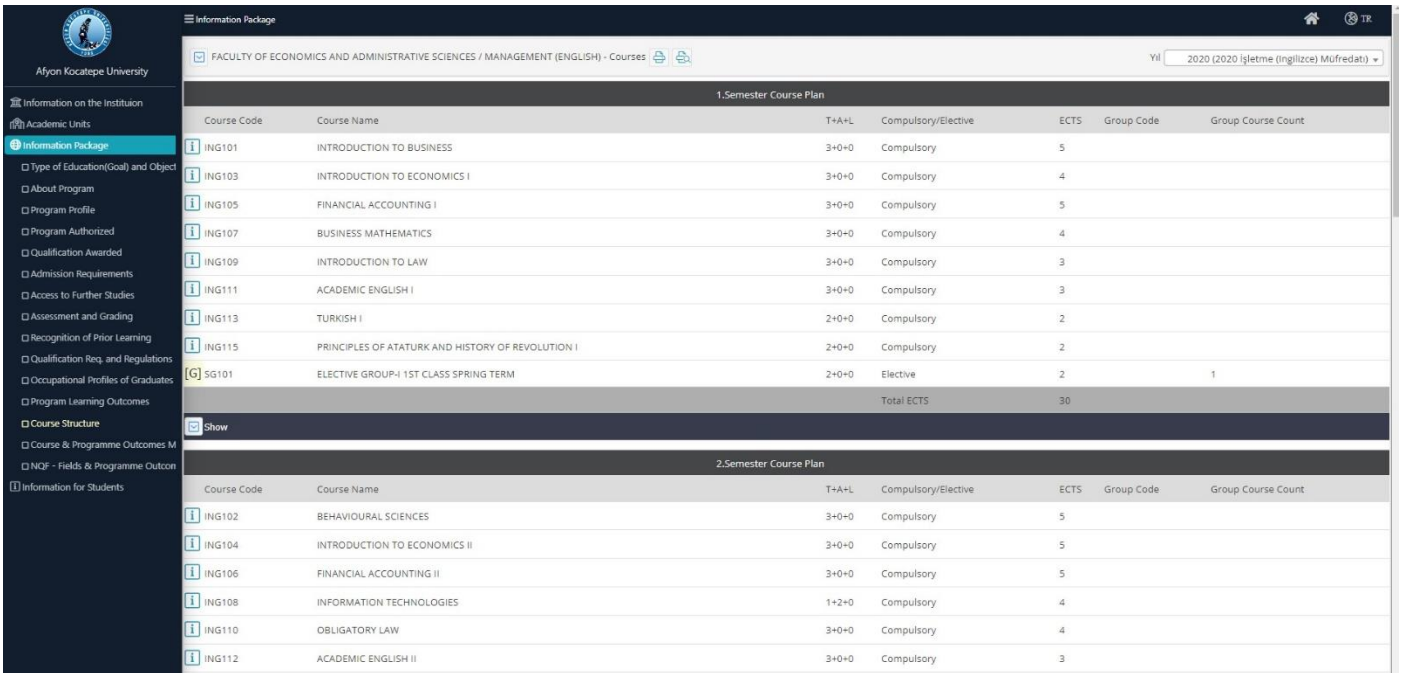

Course Catalogue Guideline

When you go to the following link <https://obs.aku.edu.tr/oibs/bologna/index.aspx?lang=en> , you will find yourself in this page;

In this page, under the Academic Units menu, choose the Bachelor's Degree;

After choosing the Bachelor's degree, you will end up in a screen that lists the Faculties of our University;

After choosing the Faculty, you will see the departments of that faculty;

Choose the department that you would like to see the classes of and then click **Course Structure** under **Information Package** Menu;

You will see the classes available in each semester in this menu. Classes listed above are compulsory classes, if you like to see elective classes, expand the **Show** button under each semester;

After expanding the **Show button**, you will see the elective classes available under the corresponding semester;

FACULTY OF ECONOMICS AND ADMINISTRATIVE SCIENCES / MANAGEMENT (ENGLISH) - Courses							Yil	2020 (2020 İşletme (İngilizce) Müfredatı) ▼
1.Semester Course Plan								
Course Code	Course Name	T+A+L	Compulsory/Elective	ECTS	Group Code	Group Course Count		
 ING101	INTRODUCTION TO BUSINESS	3+0+0	Compulsory	5				
 ING103	INTRODUCTION TO ECONOMICS I	3+0+0	Compulsory	4				
 ING105	FINANCIAL ACCOUNTING I	3+0+0	Compulsory	5				
 ING107	BUSINESS MATHEMATICS	3+0+0	Compulsory	4				
 ING109	INTRODUCTION TO LAW	3+0+0	Compulsory	3				
 ING111	ACADEMIC ENGLISH I	3+0+0	Compulsory	3				
 ING113	TURKISH I	2+0+0	Compulsory	2				
 ING115	PRINCIPLES OF ATATURK AND HISTORY OF REVOLUTION I	2+0+0	Compulsory	2				
 SG101	ELECTIVE GROUP-I 1ST CLASS SPRING TERM	2+0+0	Elective	2		1		
				Total ECTS	30			
 Hide								
 ING117	FINE ARTS	2+0+0	Elective	2	SG101			
 ING119	PHYSICAL EDUCATION	2+0+0	Elective	2	SG101			
 ING121	SOCIAL MEDIA LITERACY	2+0+0	Elective	2	SG101			
 ING123	CAREER PLANNING	2+0+0	Elective	2	SG101			